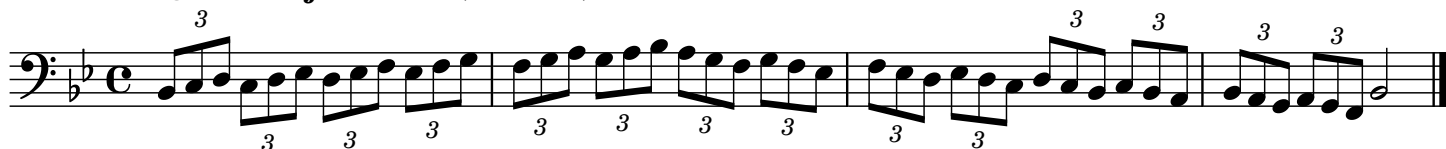

スケール練習 Key=Bb

♩ = 60

① Bb major scale

② Bb major scale (8分音符)

③ Bb major scale (3連音符)

④ Bb major scale (3度音程パターン)

⑤ Bb major scale (4度音程パターン)

⑥ Bb major scale in (5度音程パターン)