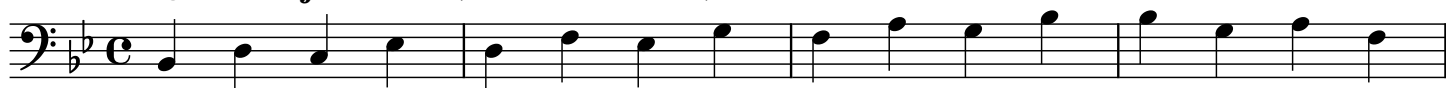

スケール練習 Key=Bb

♩ = 60

① Bb major scale

② Bb major scale (8分音符)

③ Bb major scale (3連音符)

④ Bb major scale (3度音程パターン)

⑤ Bb major scale (4度音程パターン)

⑥ Bb major scale in (5度音程パターン)